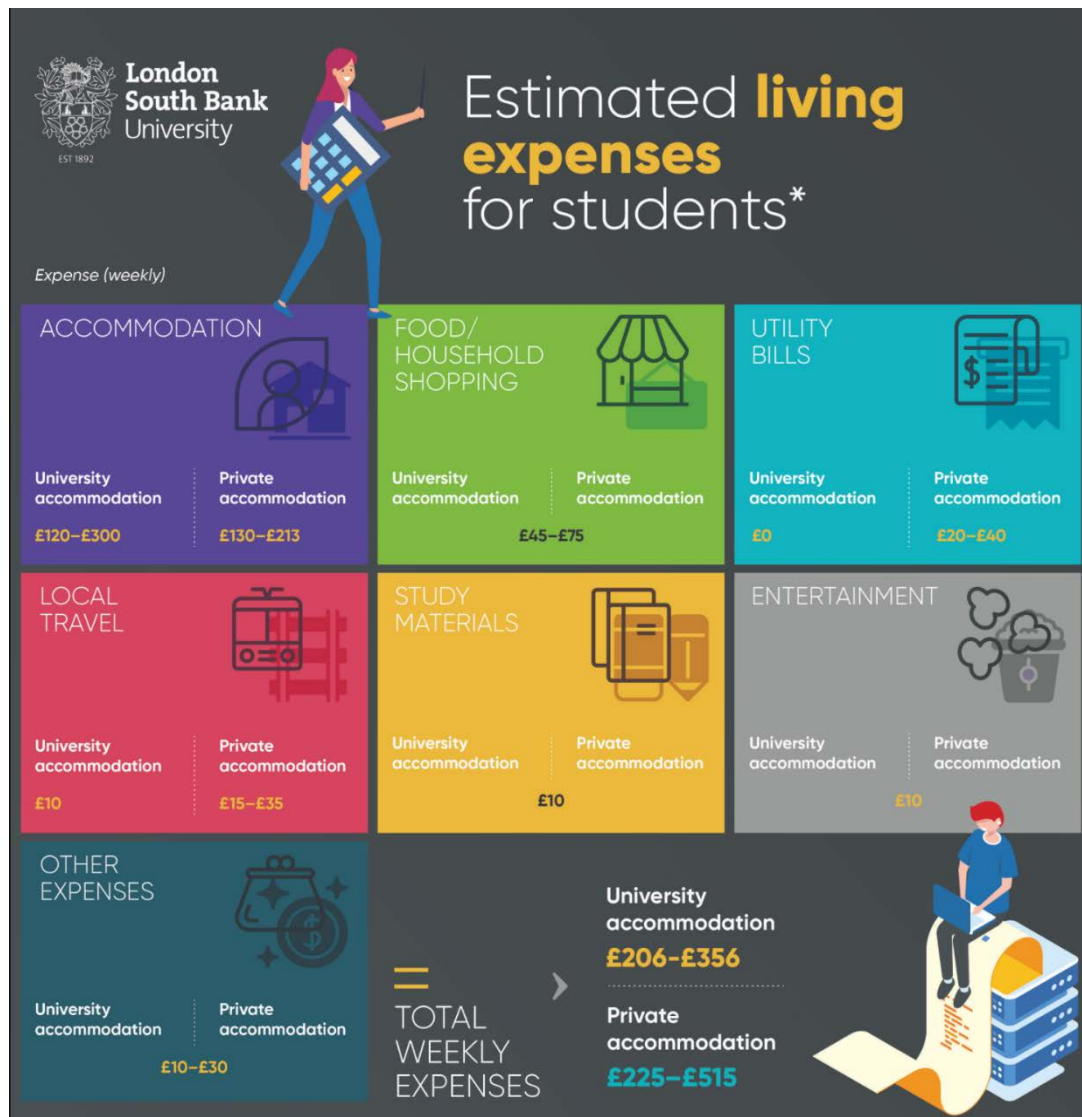

## COST OF LIVING

For all students you need to consider how much will it actually cost to come and study in the UK. Below is a useful breakdown of this information for you.

## Accommodation

LSBU has 4 [halls of residence](#) and you can find out more information about each one below:

**Dante Road** [www.lsbu.ac.uk/student-life/accommodation/residences/dante-road](http://www.lsbu.ac.uk/student-life/accommodation/residences/dante-road)