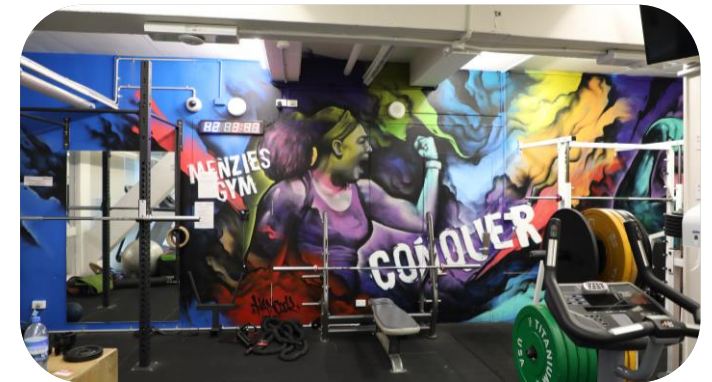

MENZIES COLLEGE

Discover the vibrant and socially engaging haven of Menzies College, a true home away from home. Residents praise Menzies for its nurturing and relaxed living environment, where a robust sense of community flourishes, providing unwavering support and fostering lifelong connections.

Features:

- All rooms have a single bed, desk, chair, wardrobe and heating
- Shared bathrooms
- Communal kitchens and dining areas
- Laundry facilities
- Study spaces
- Common recreational and entertainment space
- Theatre
- On site gym
- On site sauna
- E-sports gaming room